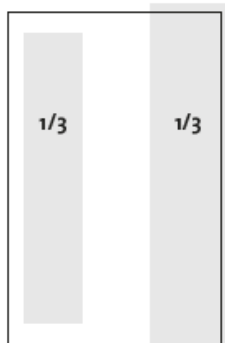

ADVERTISEMENT SIZES

Size: width mm x height mm

FRONT COVER
By agreement on yearly basis.

BACK COVER
Total surface 210x270 mm
+ bleed 5 mm

SPREAD
Total surface 420 mm x 297 mm
+ bleed 5 mm

Please note job advertisements: width always 170 mm, height on the first job advertisement page up to 180 mm, otherwise up to 240 mm.

1/1:
Total surface
210 mm x 297 mm
+ bleed 5 mm

1/1:
Surface without margins
177 mm x 249 mm

1/2 HORIZONTAL:
Surface without margins
177 mm x 122 mm

Total surface
210 mm x 145 mm
+ bleed 5 mm

1/2 VERTICAL:
Surface without margins
86 mm x 249 mm

Total surface
105 mm x 297 mm
+ bleed 5 mm

1/3 HORIZONTAL:
Surface without margins
177 mm x 80 mm

Total surface
210 mm x 95 mm
+ bleed 5 mm

1/3 VERTICAL:
Surface without margins
55 mm x 249 mm

Total surface
67 mm x 297 mm
+ bleed 5 mm

1/4 HORIZONTAL:
Surface without margins
177 mm x 60 mm

Total surface
210 mm x 70 mm
+ bleed 5 mm

1/4 VERTICAL:
Surface without margins
86 mm x 122 mm

Total surface
105 mm x 145 mm
+ bleed 5 mm