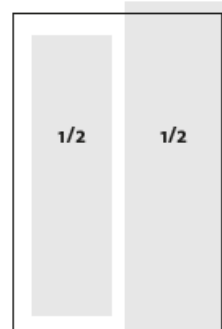

ADVERTISEMENT SIZES

Size: width mm x height mm

FRONT COVER
By agreement on yearly basis.

BACK COVER
Total surface 210x270 mm
+ bleed 5 mm

SPREAD
Total surface 420 mm x 297 mm
+ bleed 5 mm

Please note job advertisements: width always 170 mm, height on the first job advertisement page up to 180 mm, otherwise up to 240 mm.

1/1:
Total surface
210 mm x 297 mm
+ bleed 5 mm

1/1:
Surface without margins
177 mm x 249 mm

1/2 HORIZONTAL:
Surface without margins
177 mm x 122 mm
Total surface
210 mm x 145 mm
+ bleed 5 mm

1/2 VERTICAL:
Surface without margins
86 mm x 249 mm
Total surface
105 mm x 297 mm
+ bleed 5 mm

1/3 HORIZONTAL:
Surface without margins
177 mm x 80 mm
Total surface
210 mm x 95 mm
+ bleed 5 mm

1/3 VERTICAL:
Surface without margins
55 mm x 249 mm
Total surface
67 mm x 297 mm
+ bleed 5 mm

1/4 HORIZONTAL:
Surface without margins
177 mm x 60 mm
Total surface
210 mm x 70 mm
+ bleed 5 mm