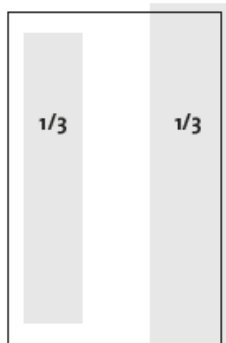

ADVERTISEMENT SIZES

Size: width mm x height mm

FRONT COVER
By agreement on yearly basis.

BACK COVER
Total surface 210x270 mm
+ bleed 5 mm

SPREAD
Total surface 420 mm x 297 mm
+ bleed 5 mm

Please note job advertisements: width always 170 mm, height on the first job advertisement page up to 180 mm, otherwise up to 240 mm.

1/1:
Total surface
210 mm x 297 mm
+ bleed 5 mm

1/1:
Surface without margins
177 mm x 249 mm

1/2 HORIZONTAL:
Surface without margins
177 mm x 122 mm
Total surface
210 mm x 145 mm
+ bleed 5 mm

1/2 VERTICAL:
Surface without margins
86 mm x 249 mm
Total surface
105 mm x 297 mm
+ bleed 5 mm

1/3 HORIZONTAL:
Surface without margins
177 mm x 80 mm
Total surface
210 mm x 95 mm
+ bleed 5 mm

1/3 VERTICAL:
Surface without margins
55 mm x 249 mm
Total surface
67 mm x 297 mm
+ bleed 5 mm

1/4 HORIZONTAL:
Surface without margins
177 mm x 60 mm
Total surface
210 mm x 70 mm
+ bleed 5 mm

1/4 VERTICAL:
Surface without margins
86 mm x 122 mm
Total surface
105 mm x 145 mm
+ bleed 5 mm