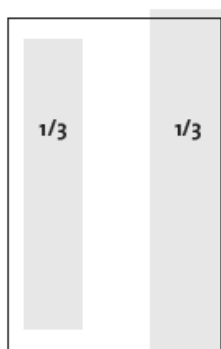

ADVERTISEMENT SIZES

Size: width mm x height mm

FRONT COVER

By agreement on yearly basis.

BACK COVER

Total surface 210x270 mm + bleed 5 mm

SPREAD

Total surface 420 mm x 297 mm + bleed 5 mm

Please note job advertisements: width always 170 mm, height on the first job advertisement page up to 180 mm, otherwise up to 240 mm.

1/1:

Total surface
210 mm x 297 mm
+ bleed 5 mm

1/1:

Surface without margins
177 mm x 249 mm

1/2 HORIZONTAL:

Surface without margins
177 mm x 122 mm

Total surface
210 mm x 145 mm
+ bleed 5 mm

1/2 VERTICAL:

Surface without margins
86 mm x 249 mm

Total surface
105 mm x 297 mm
+ bleed 5 mm

1/3 HORIZONTAL:

Surface without margins
177 mm x 80 mm

Total surface
210 mm x 95 mm
+ bleed 5 mm

1/3 VERTICAL:

Surface without margins
55 mm x 249 mm

Total surface
67 mm x 297 mm
+ bleed 5 mm

1/4 HORIZONTAL:

Surface without margins
177 mm x 60 mm