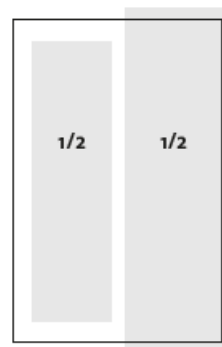

ADVERTISEMENT SIZES

Size: width mm x height mm

FRONT COVER

By agreement on yearly basis.

BACK COVER

Total surface 210x270 mm + bleed 5 mm

SPREAD

Total surface 420 mm x 297 mm + bleed 5 mm

Please note job advertisements: width always 170 mm, height on the first job advertisement page up to 180 mm, otherwise up to 240 mm.

1/1:

Total surface
210 mm x 297 mm
+ bleed 5 mm

1/1:

Surface without margins
177 mm x 249 mm

1/2 HORIZONTAL:

Surface without margins
177 mm x 122 mm

Total surface
210 mm x 145 mm
+ bleed 5 mm

1/2 VERTICAL:

Surface without margins
86 mm x 249 mm

Total surface
105 mm x 297 mm
+ bleed 5 mm

1/3 HORIZONTAL: