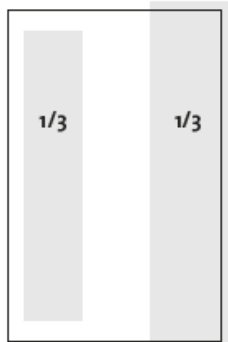

ADVERTISEMENT SIZES

Size: width mm x height mm

FRONT COVER
By agreement on yearly basis.

BACK COVER
Total surface 210x270 mm
+ bleed 5 mm

SPREAD
Total surface 420 mm x 297 mm
+ bleed 5 mm

Please note job advertisements: width always 170 mm, height on the first job advertisement page up to 210 mm, otherwise up to 240 mm.

1/1:
Total surface
210 mm x 297 mm
+ bleed 5 mm

1/1:
Surface without margins
177 mm x 249 mm

1/2 HORIZONTAL:
Surface without margins
177 mm x 122 mm

Total surface
210 mm x 145 mm
+ bleed 5 mm

1/2 VERTICAL:
Surface without margins
86 mm x 249 mm

Total surface
105 mm x 297 mm
+ bleed 5 mm

1/3 HORIZONTAL:
Surface without margins
177 mm x 80 mm

Total surface
210 mm x 95 mm
+ bleed 5 mm

1/3 VERTICAL:
Surface without margins
55 mm x 249 mm

Total surface
67 mm x 297 mm
+ bleed 5 mm

1/4 HORIZONTAL:
Surface without margins
177 mm x 60 mm

Total surface
210 mm x 70 mm
+ bleed 5 mm

1/4 VERTICAL:
Surface without margins
86 mm x 122 mm

Total surface
105 mm x 145 mm
+ bleed 5 mm